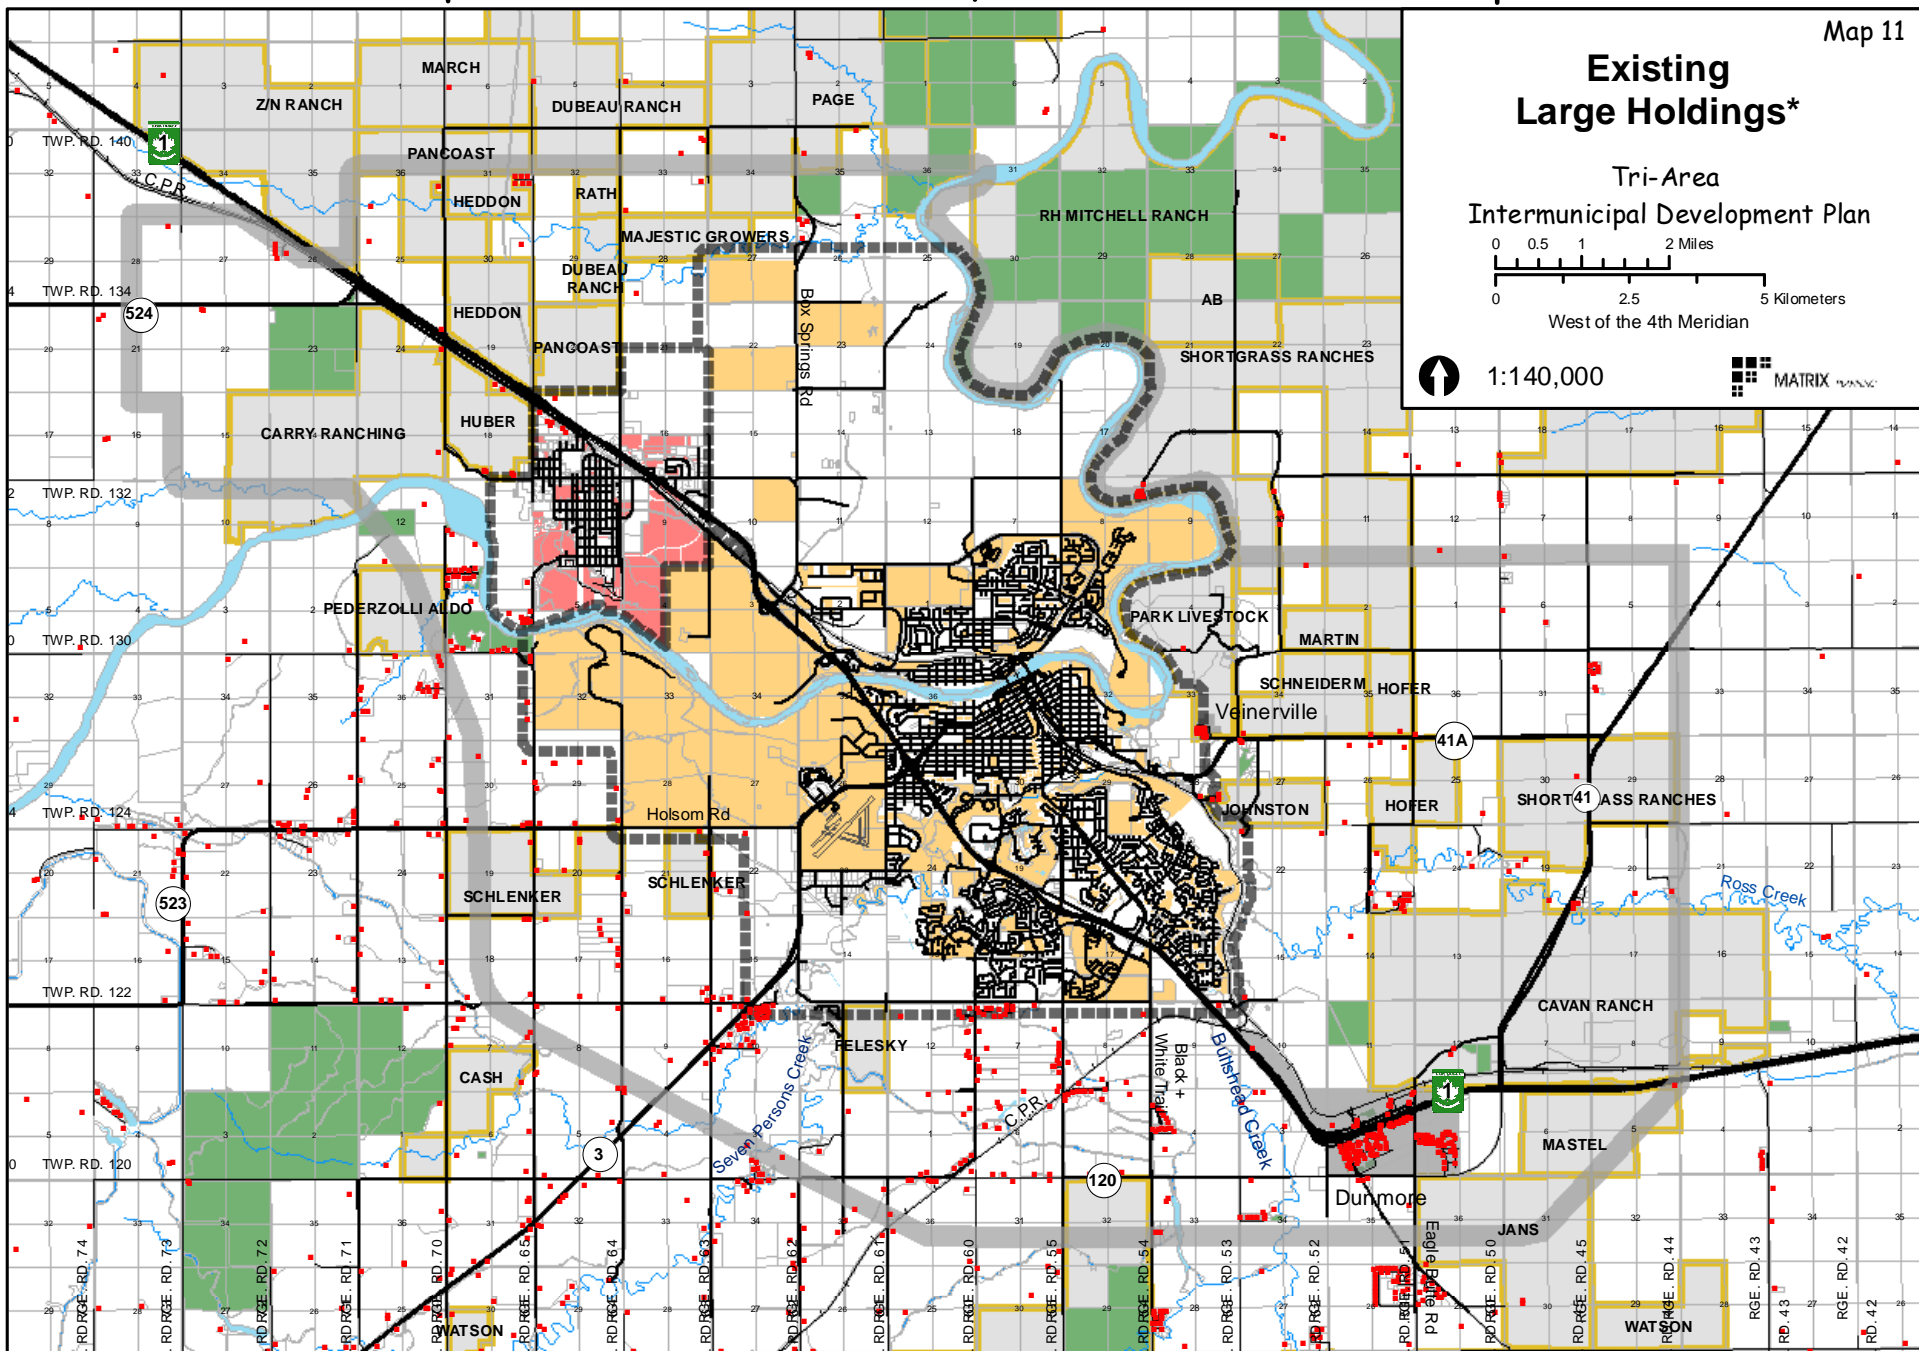

Existing Large Holdings*

Tri-Area Intermunicipal Development Plan

1:140,000

Legend

- IDP Boundary
- Municipal Boundary
- Major Roads
- Minor Roads
- Major Rural Land Owners*
- Town Owned Parcels
- City Owned Parcels
- Crown Land
- Rural Residence
- *Ownership ≥ 640 Acres