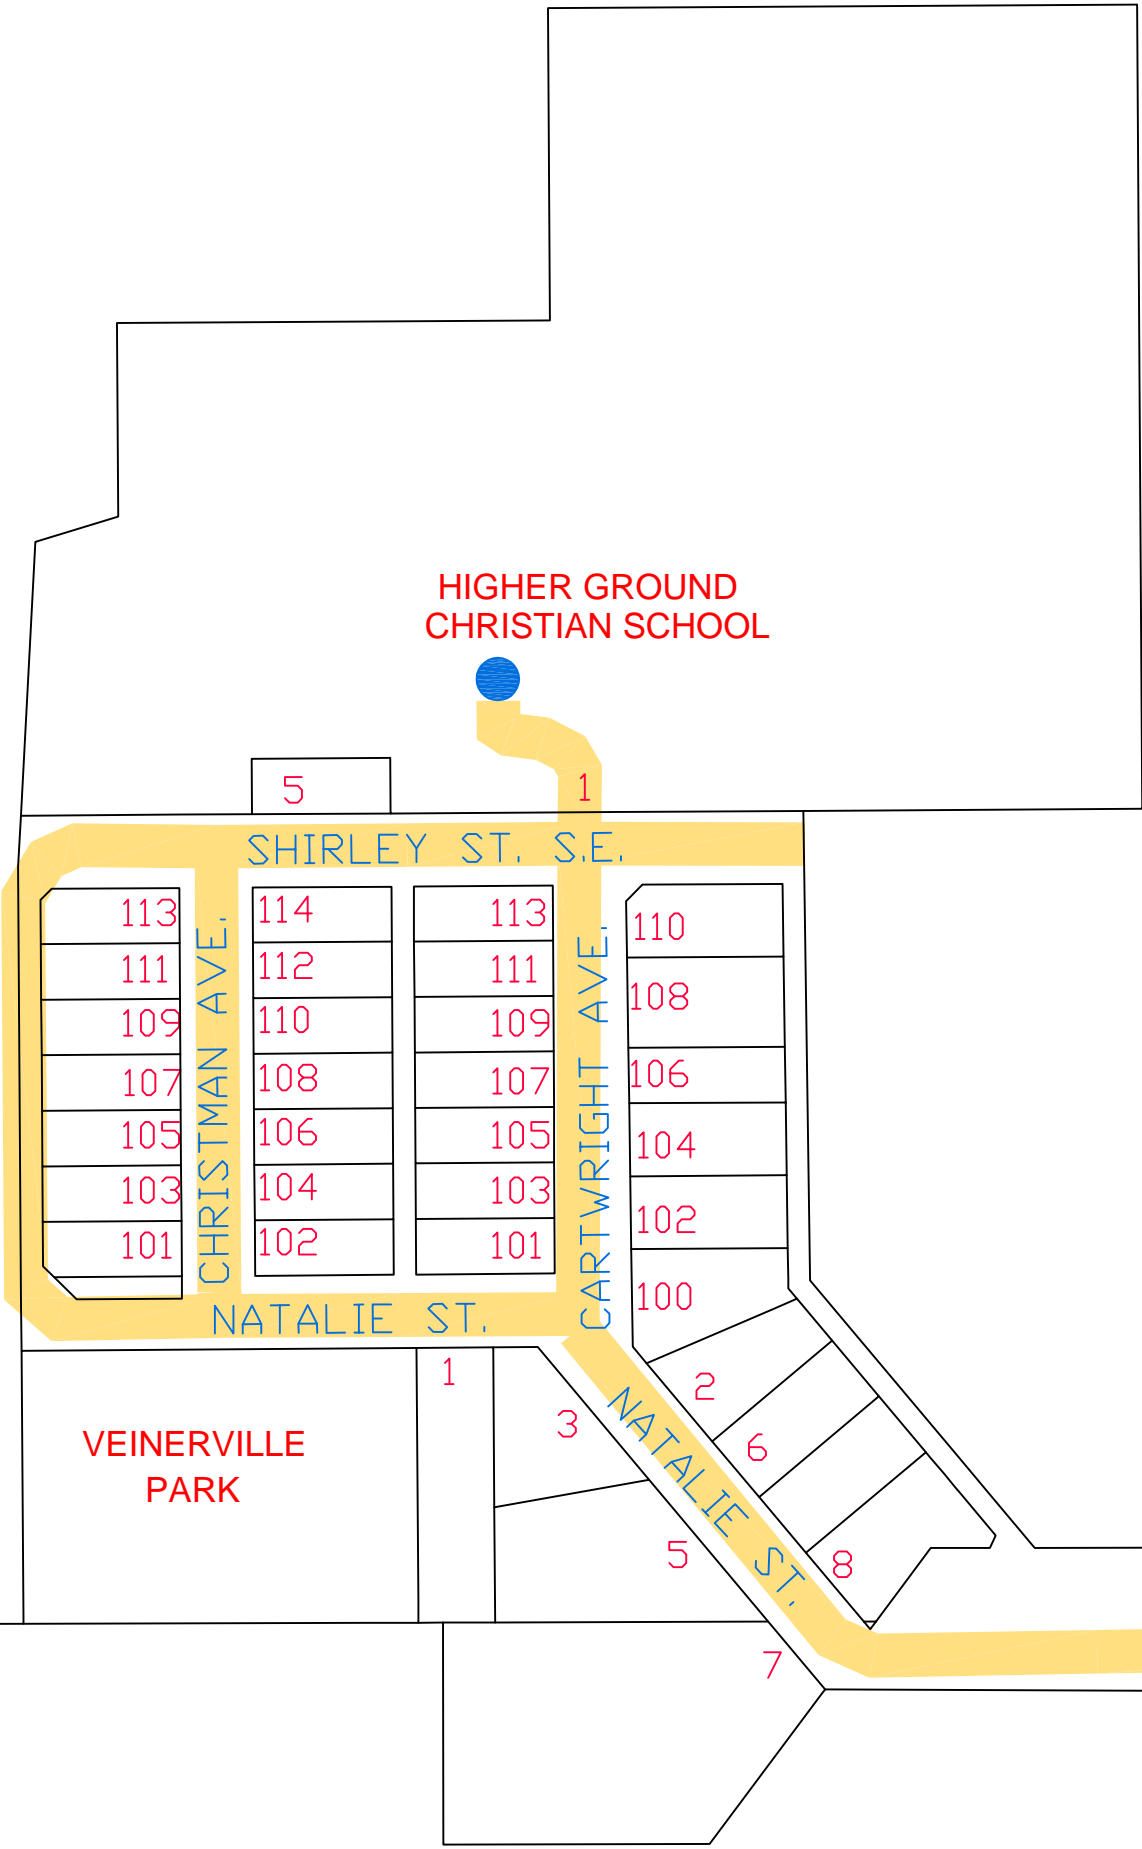

LEGEND

POINT OF INTEREST

RAILWAY

HIGHWAY

COUNTY ROAD

CITY OF MEDICINE HAT BOUNDARY

HIGHER GROUND
CHRISTIAN SCHOOL

VEINERVILLE

January 2010

HIGHWAY 41A