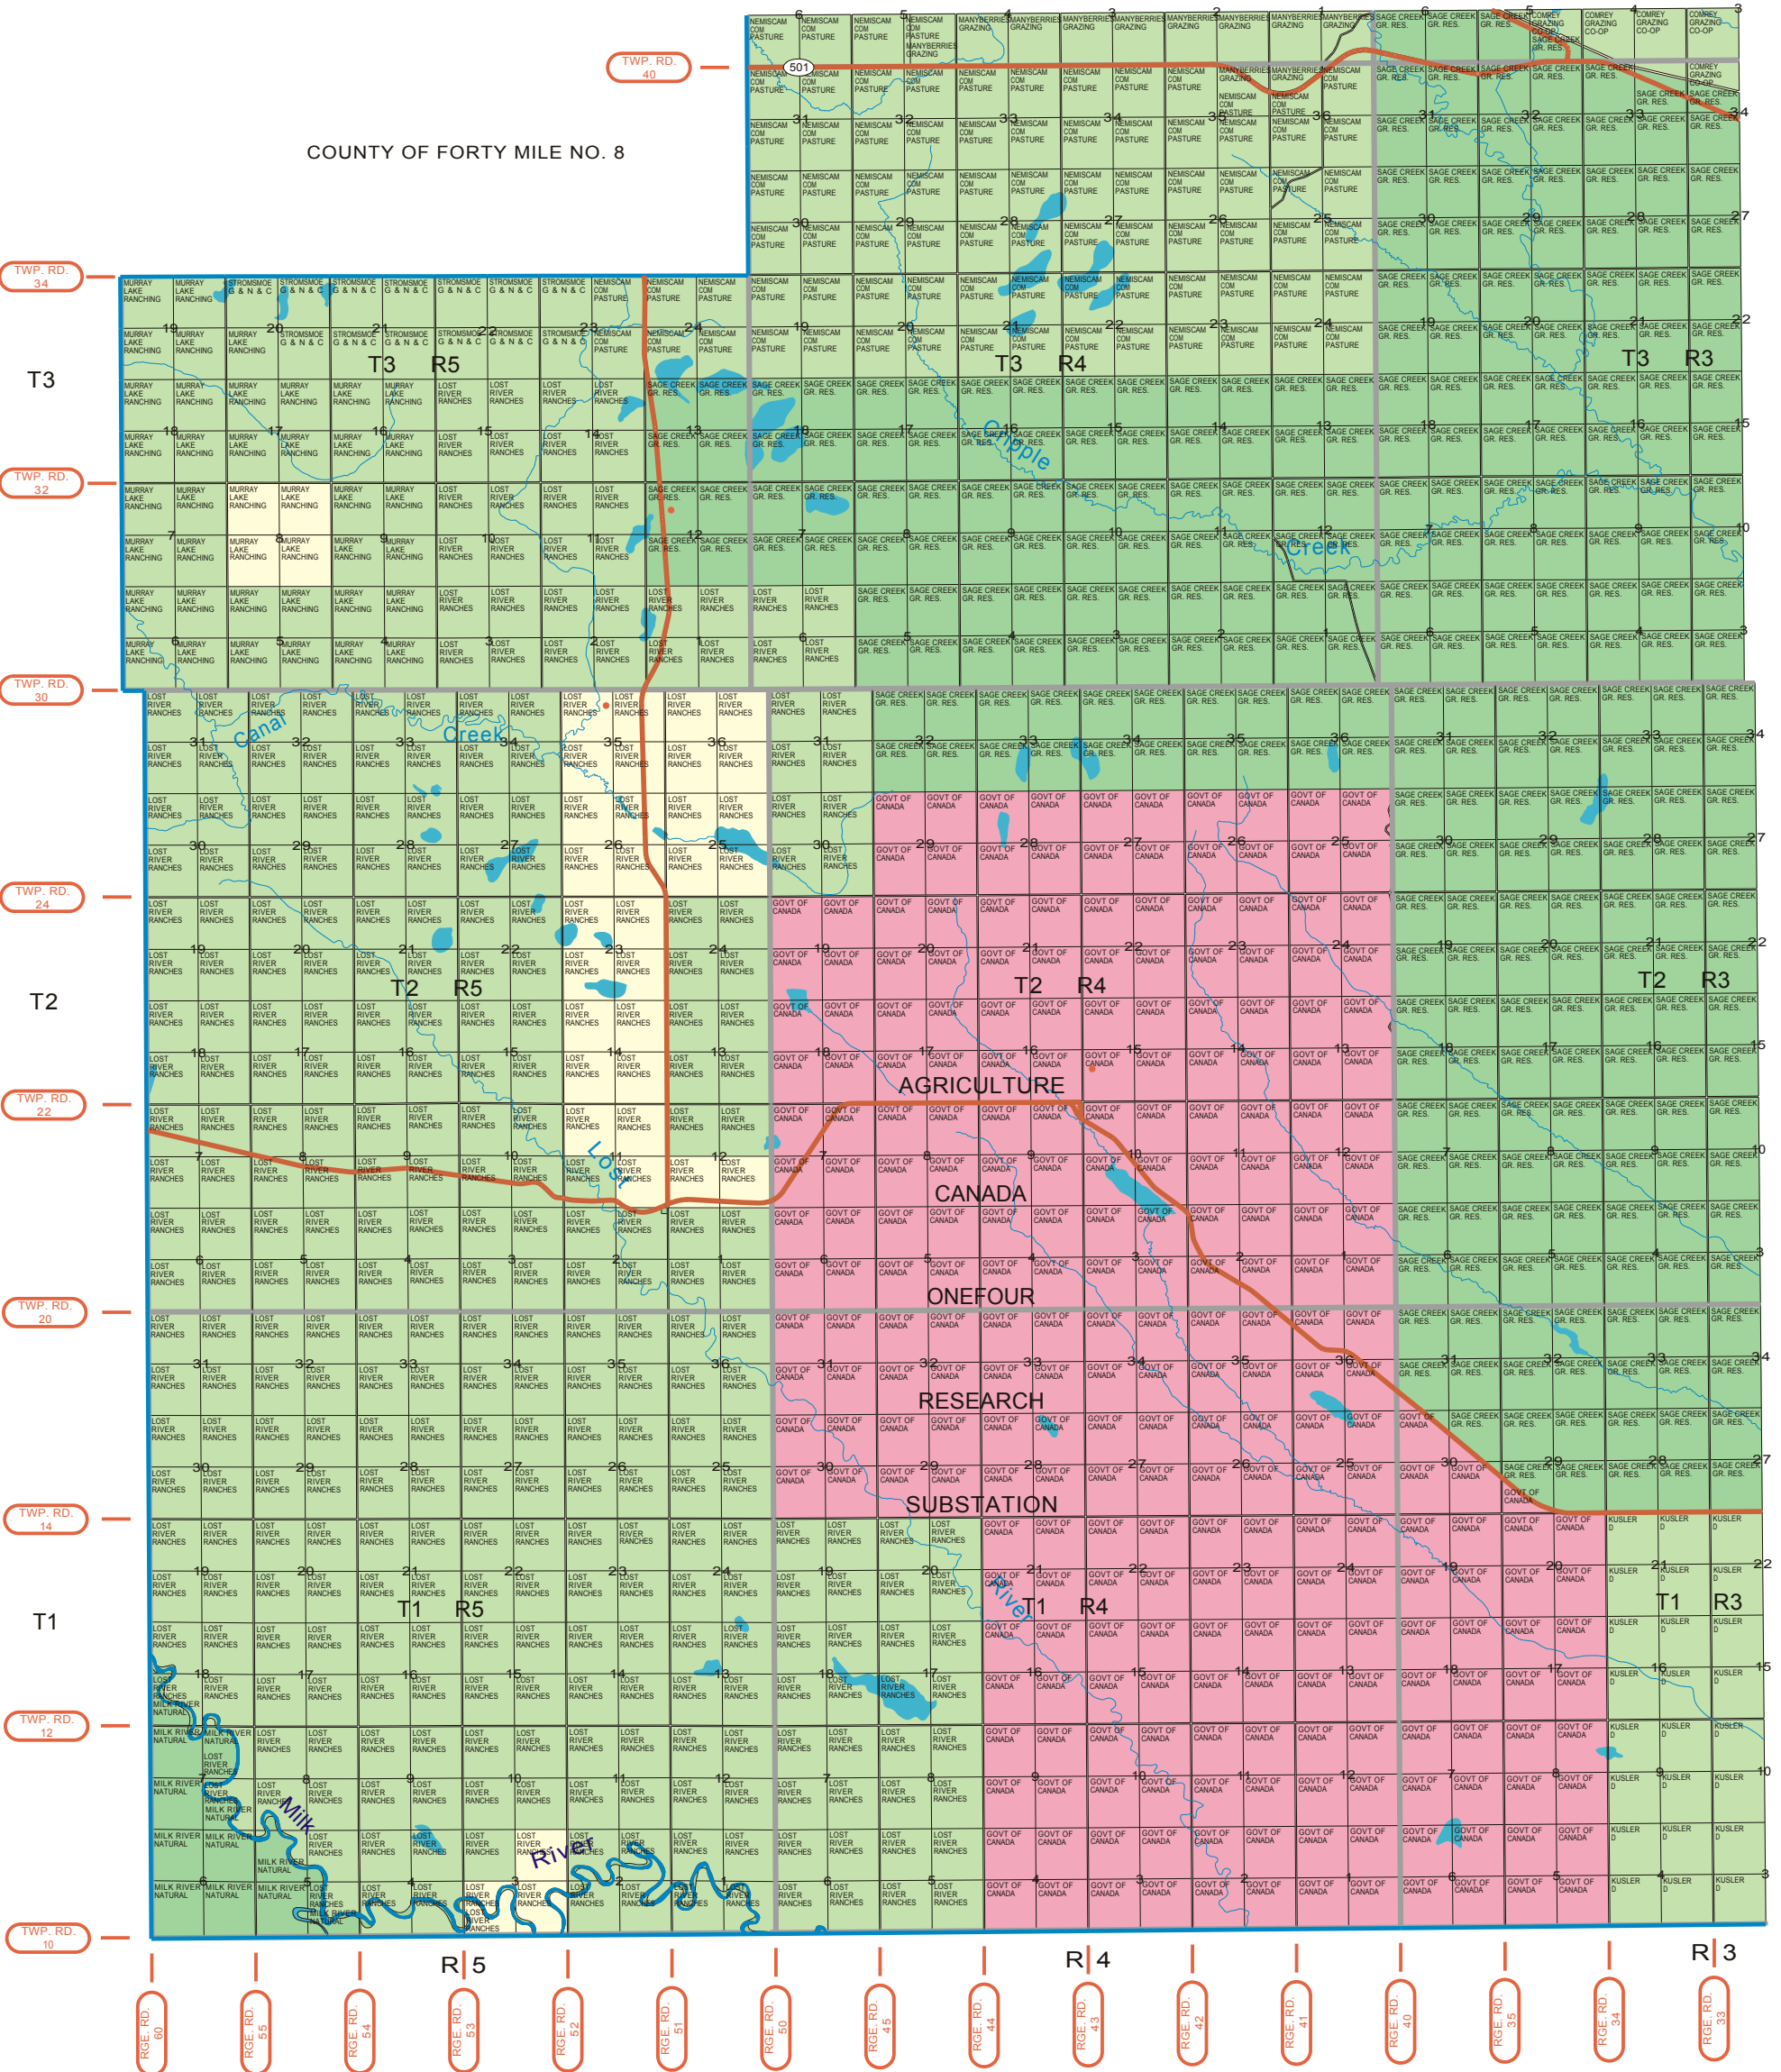

# MAP 12

COUNTY OF FORTY MILE NO. 8

UNITED STATES OF AMERICA