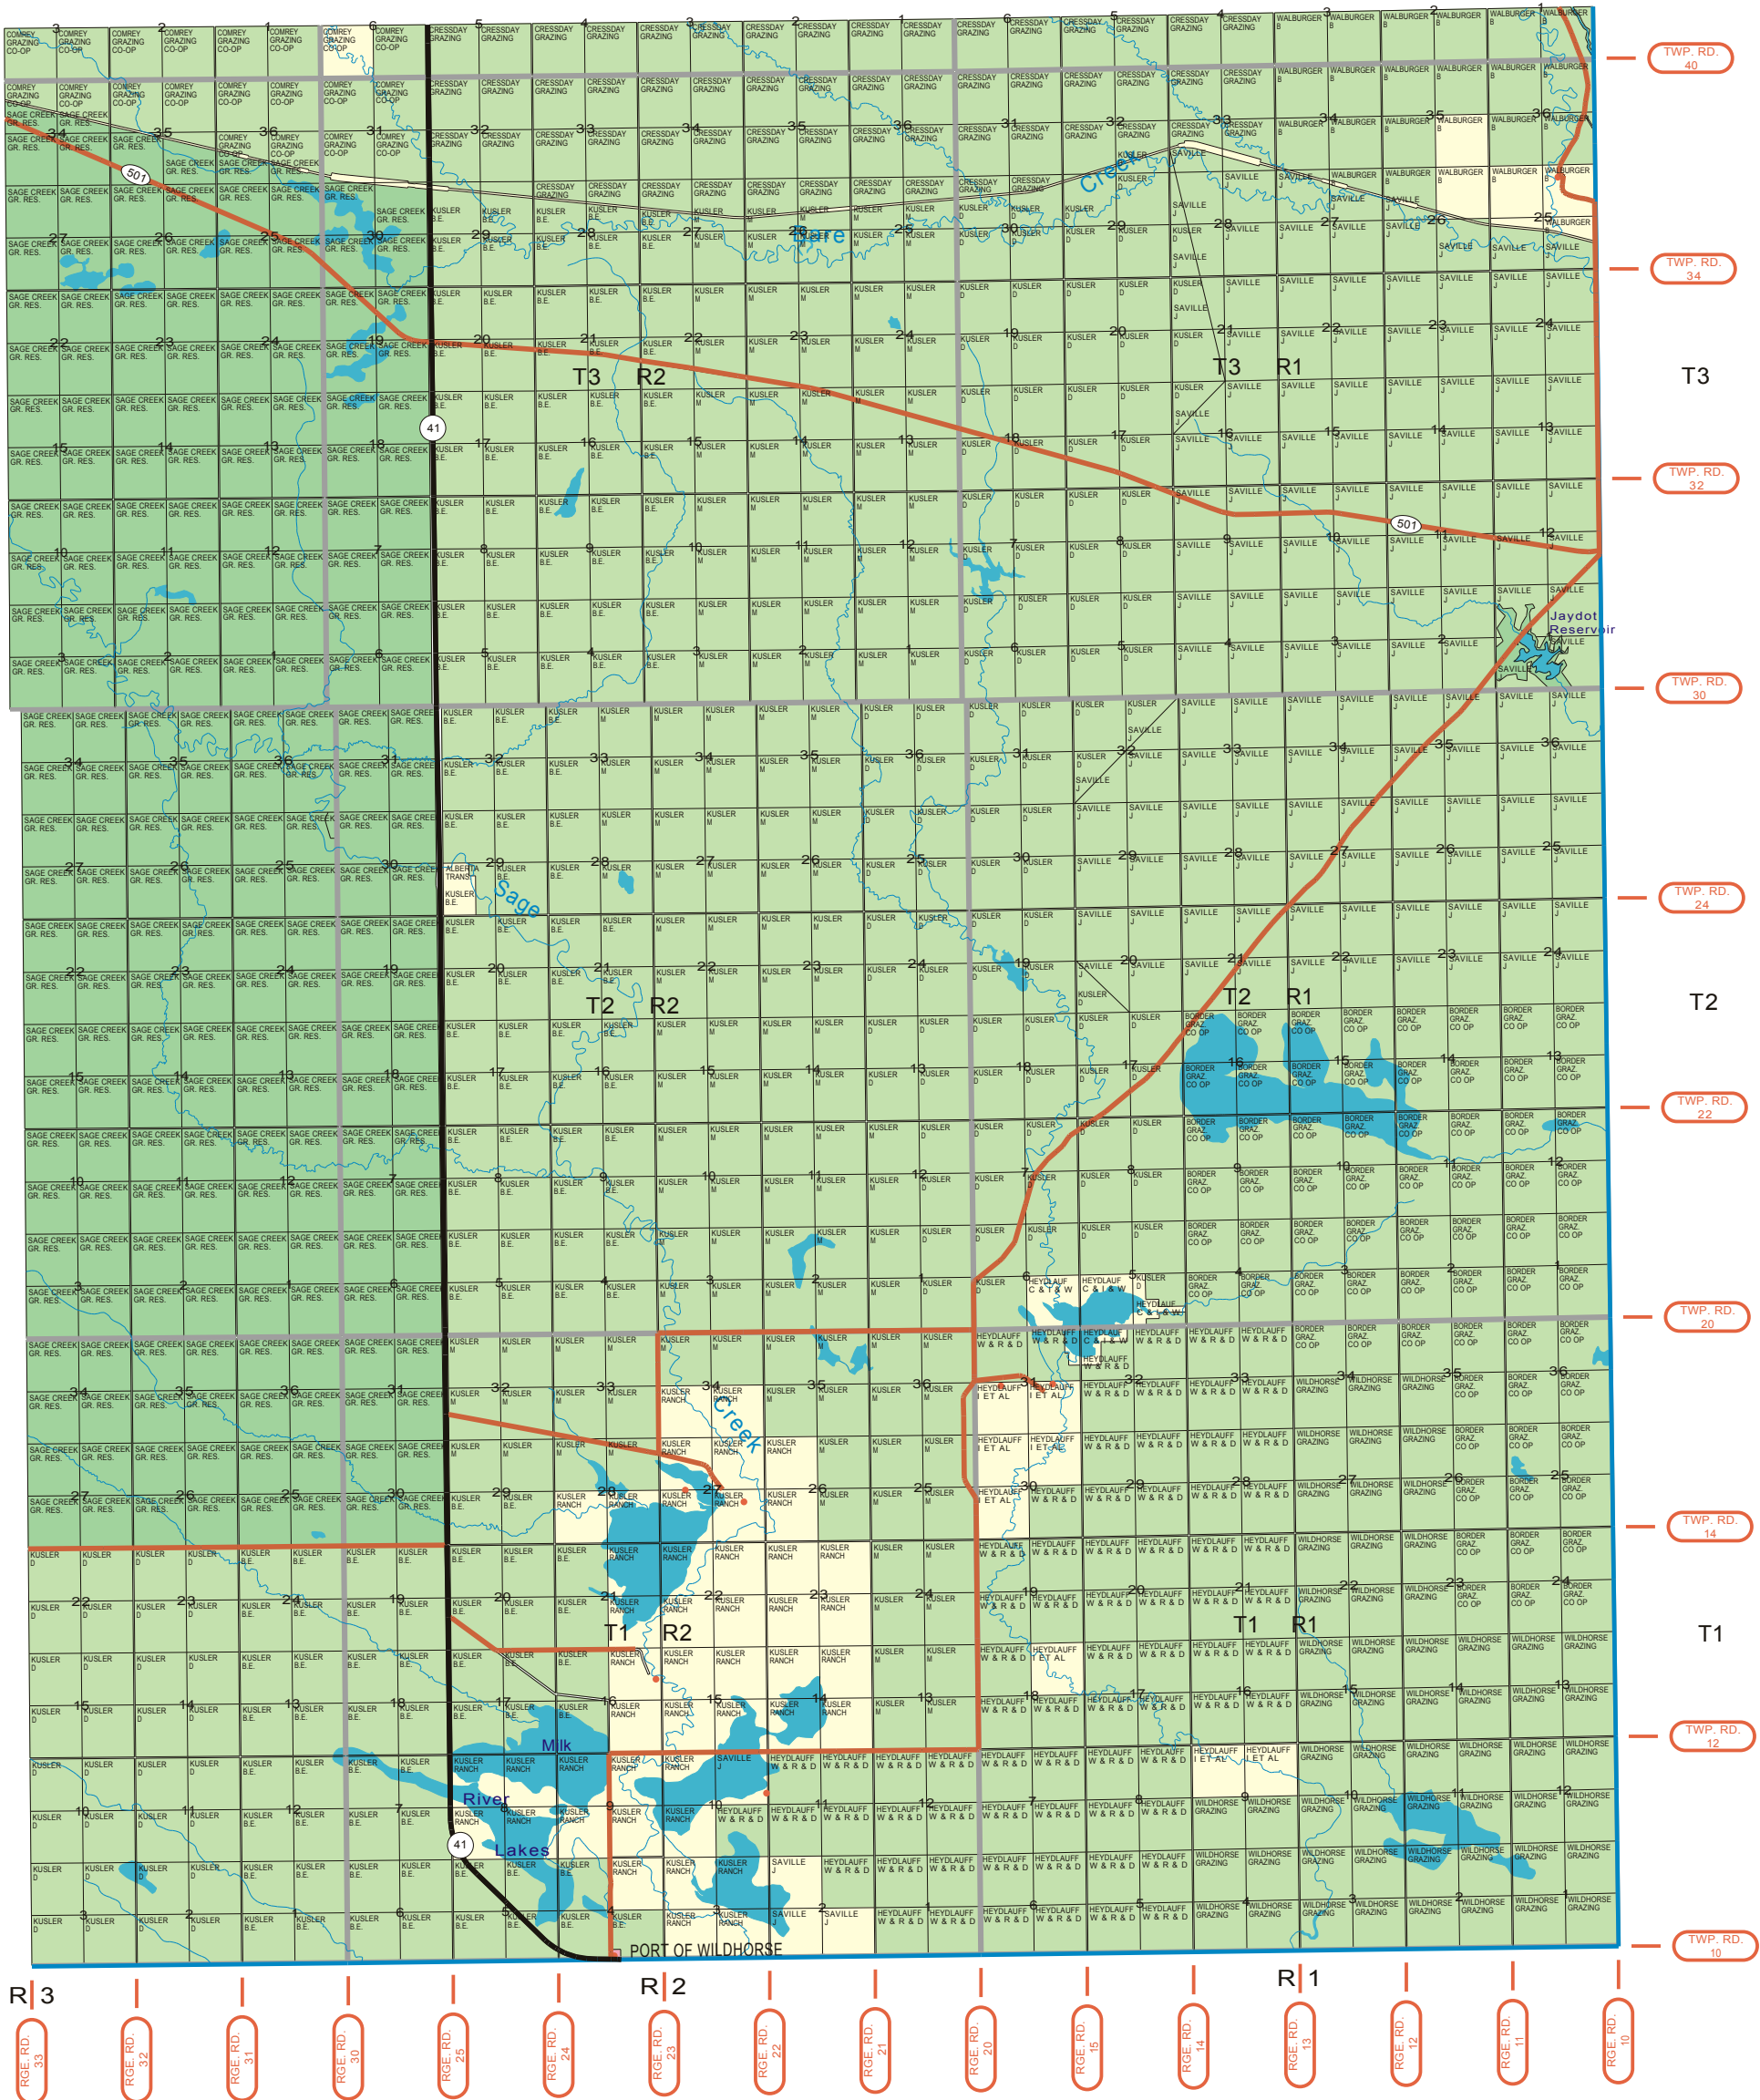

MAP 13

PROVINCE OF SASKATCHEWAN

UNITED STATES OF AMERICA