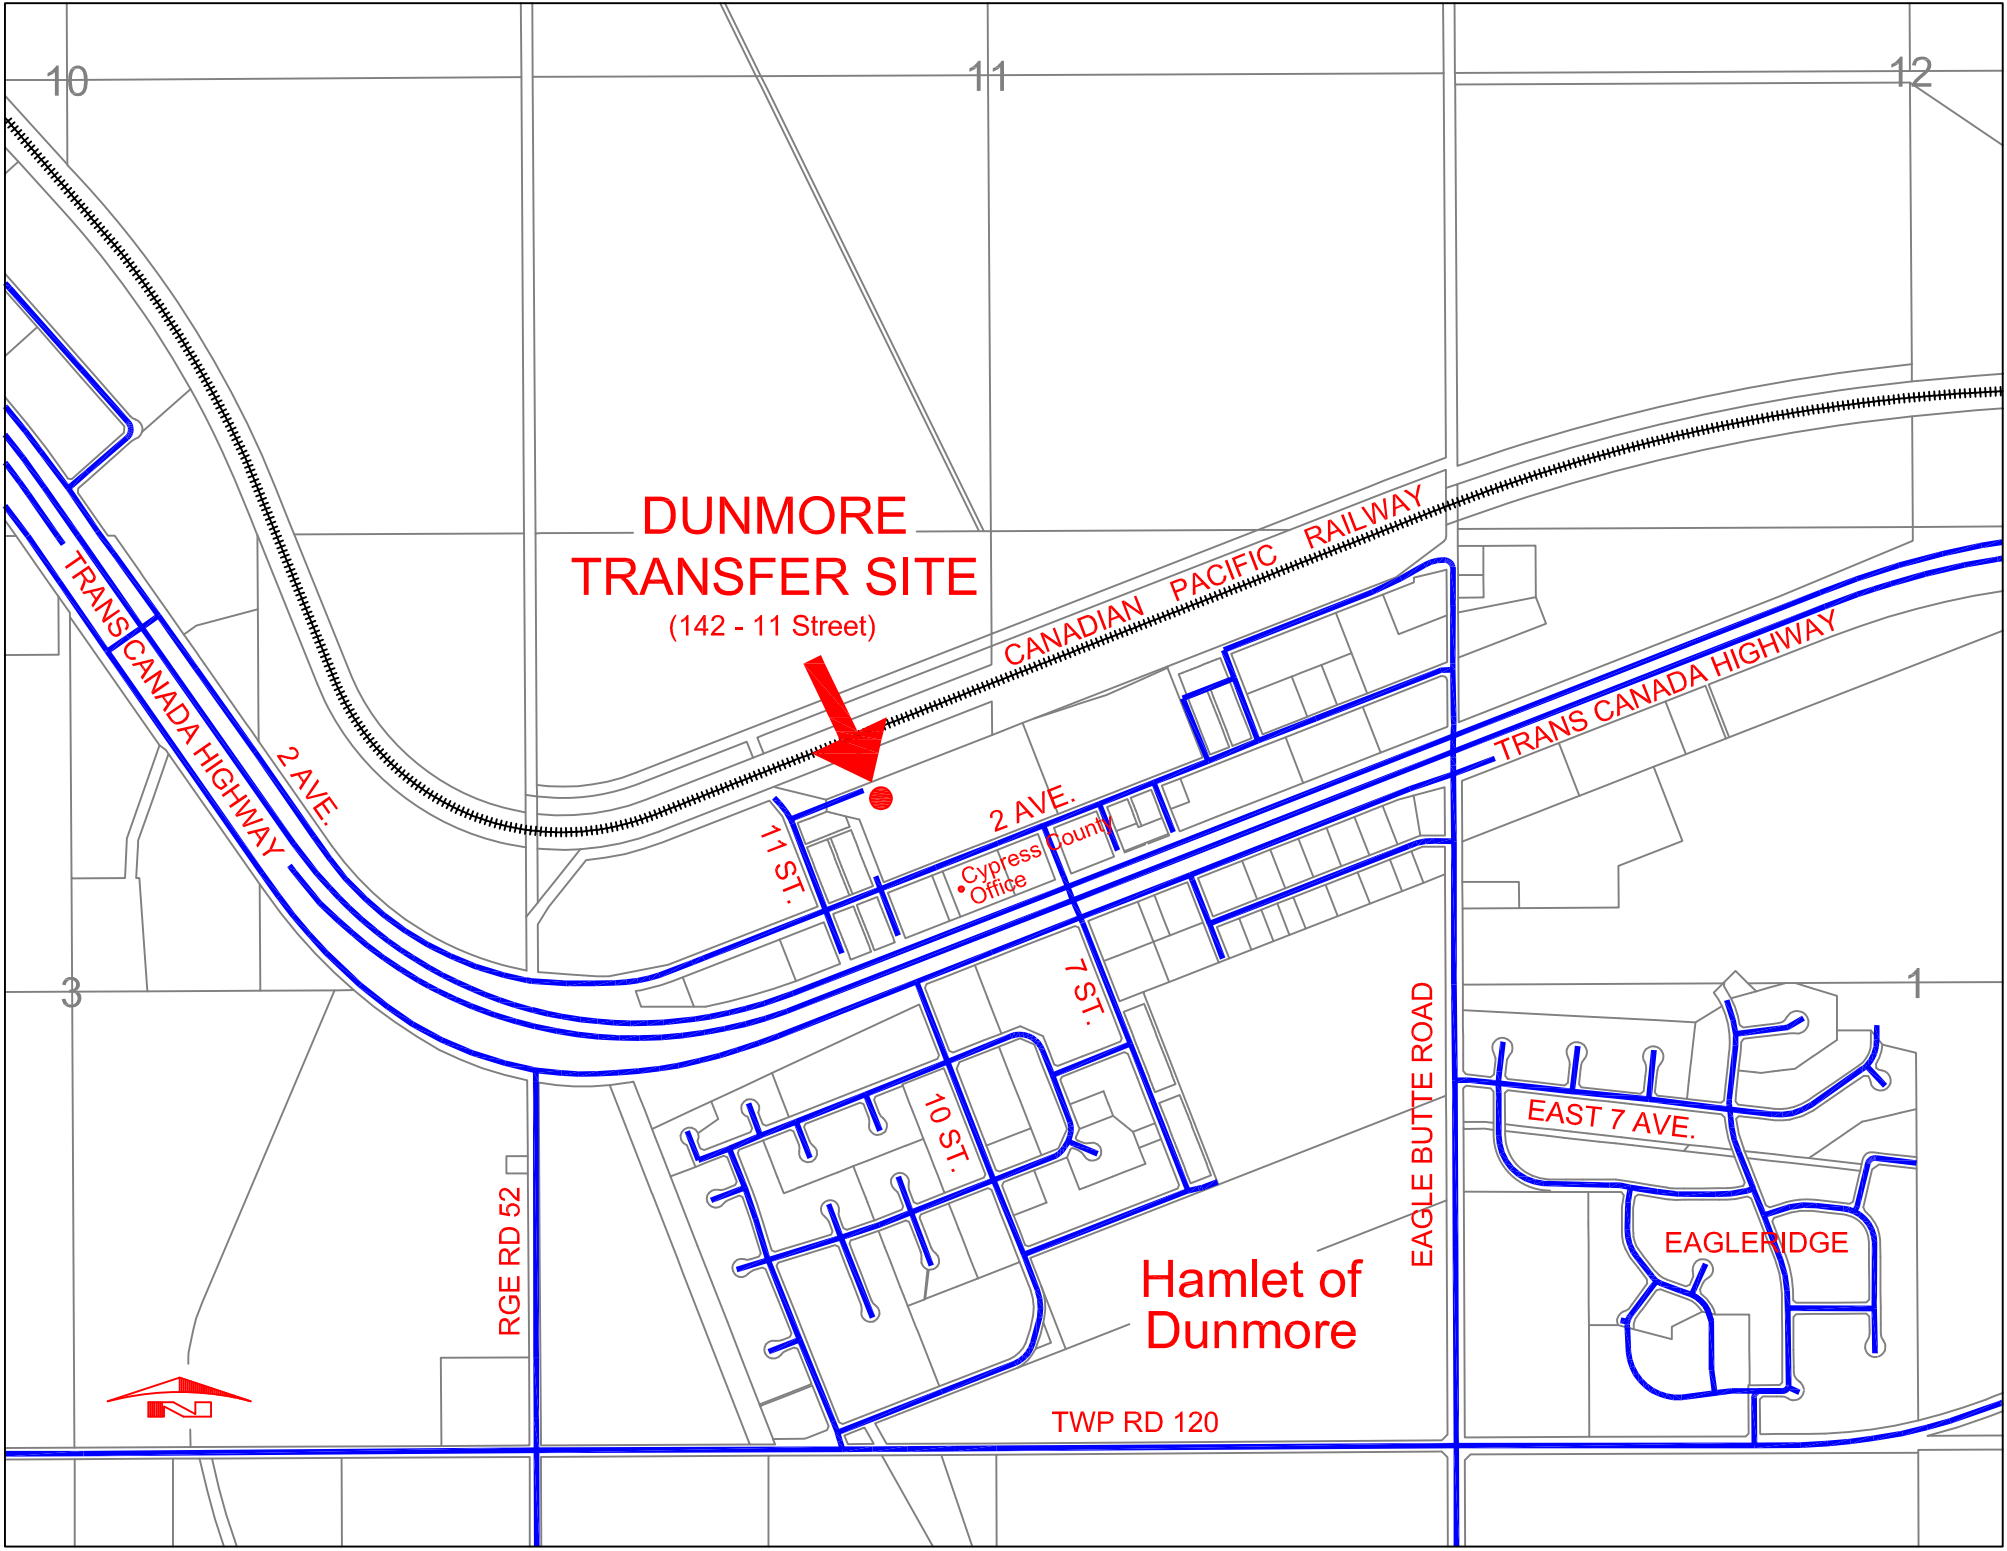

**DUNMORE
TRANSFER SITE**
(142 - 11 Street)

CANADIAN PACIFIC RAILWAY

**Hamlet of
Dunmore**

EAGLERIDGE

TWP RD 120

EAST 7 AVE.

EAGLE BUTTE ROAD

10 ST.

7 ST.

11 ST.

Cypress County
Office

2 AVE.

2 AVE.

10

11

12

3

1

TRANS CANADA HIGHWAY

TRANS CANADA HIGHWAY